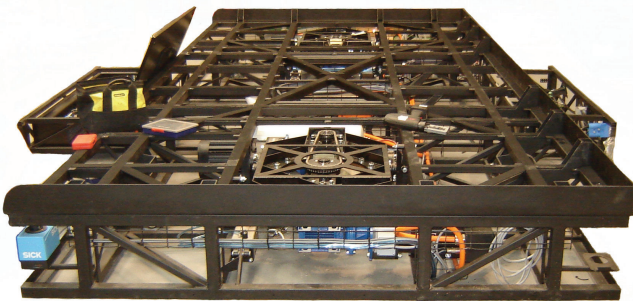

Explorer 2 wireless stage trucks

The Explorer 2 truck system provides an innovative way to provide a free-roaming truck that is able to move to any location and orientation on stage by any path. The system consists of two steerable drive wheel cassettes, built into the two ends of the truck. This allows the truck to be steered both in straight lines and around curves.

An onboard laser scanner and computer control system allow the truck to continuously adjust for wheel slippage. The system is driven by high performance, onboard batteries and linked to the main control system via an industrial radio link, meaning that there are no wires running to the wagon. This makes it ideal for venues or performances that need to consider cable management carefully and allows unprecedented artistic flexibility.

Our standard drive mechanics provide for stage wagons of up to approximately 11,000lbs within a height of 1.3 feet; however, customized mechanical configurations can be implemented, depending on the requirements and scope of work.

Key features

- Operation via 3 axes (x, y, rotation) with joystick, using either stage or truck co-ordinates
- Record, edit and playback features
- 2D plotting tool
- Constant real-time correction whilst travelling
- Positioning accuracy +/- 0.6"
- Speed up to 4fps
- Total truck mass (including live load) up to 11,000lbs *
- Secure radio link for both data communications and safety
- EN61508/SIL3 approved emergency stop via radio link
- Laser position scanner to provide location of truck and correction for any slippage within the drive system
- Seamlessly integrates with other axes within the automation system, and can be operated using the Stage Technologies range of control consoles and eChameleon software