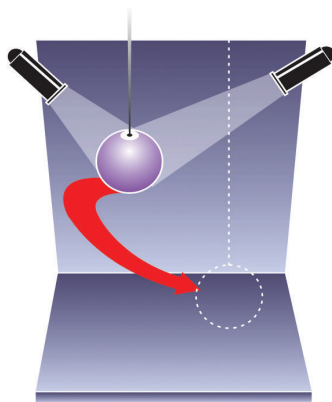

F:light following light for automated objects

F:light has been designed to bridge the gap between lighting and automation and allows moving lights to follow the motion of automated scenery and performers, whilst remaining fully under the lighting designer's control.

F:light uses real-time automation data to accurately follow objects as they move, not just with pan and tilt but also with constant beam size. Changes of speed or path, as well as preset dark regions, are handled dynamically and the lighting fixtures may even be attached to moving objects. F:light acts as an additional lighting console, providing seamless focus information to any fixture on demand. It is simple to configure and supports DMX, Art-Net and ACN.

F:light is as useful for following stage trucks and flying scenery as it is for complex 3D maneuvers and performer flying. Often flying effects are used in situations that require highly accurate lighting in order not to reveal "the trick". F:light ensures that lights and automation can be easily programmed to synchronize where required. In addition, the lights will follow a manual path of an object in 2D or 3D when in use with our "teach and learn" system.